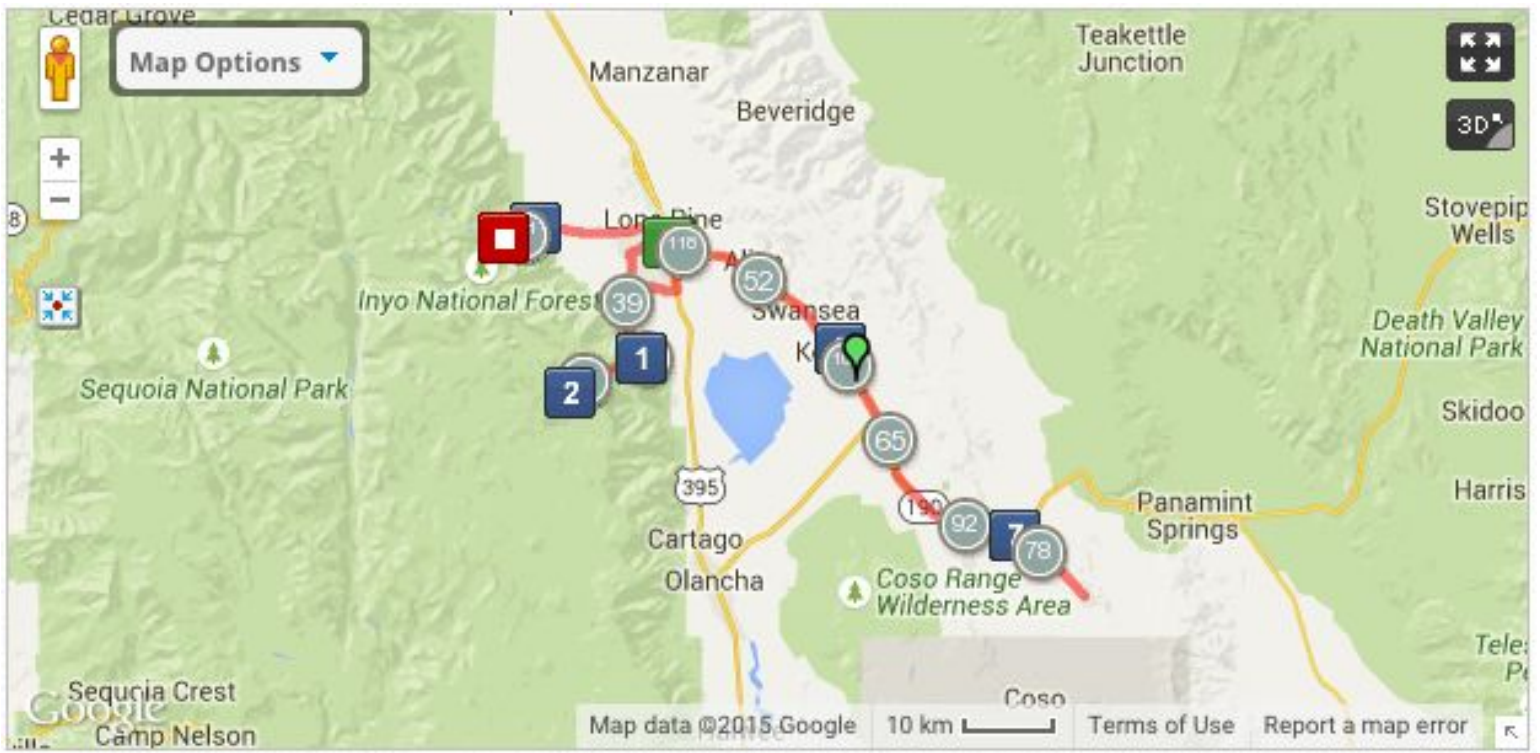

2015 Whitney Classic Map